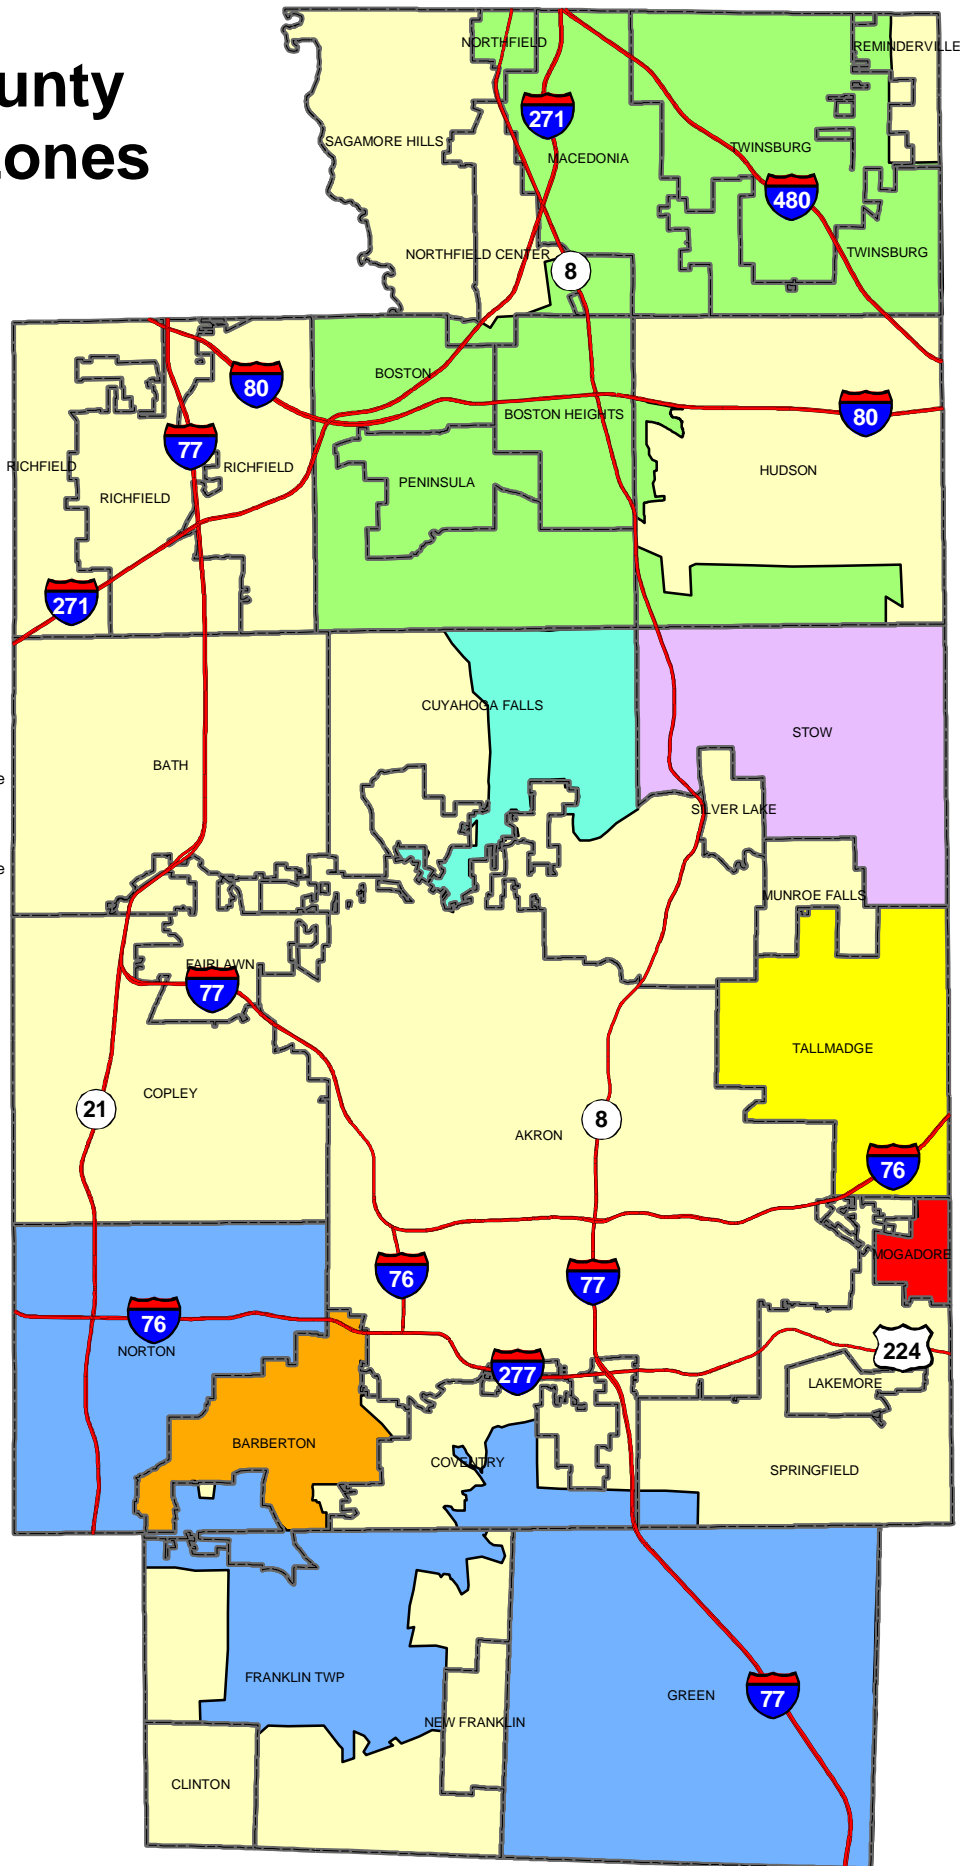

Summit County Enterprise Zones

- Barberton Full Authority Enterprise Zone
- Cuyahoga Falls Limited Authority Enterprise Zone
- Mogadore Limited Authority Enterprise Zone
- Southern Summit Limited Authority Enterprise Zone
- Stow Limited Authority Enterprise Zone
- Tallmadge Limited Authority Enterprise Zone
- Western Reserve Limited Authority Enterprise Zone

Map produced by the Summit County Department of Community and Economic Development, January 2003