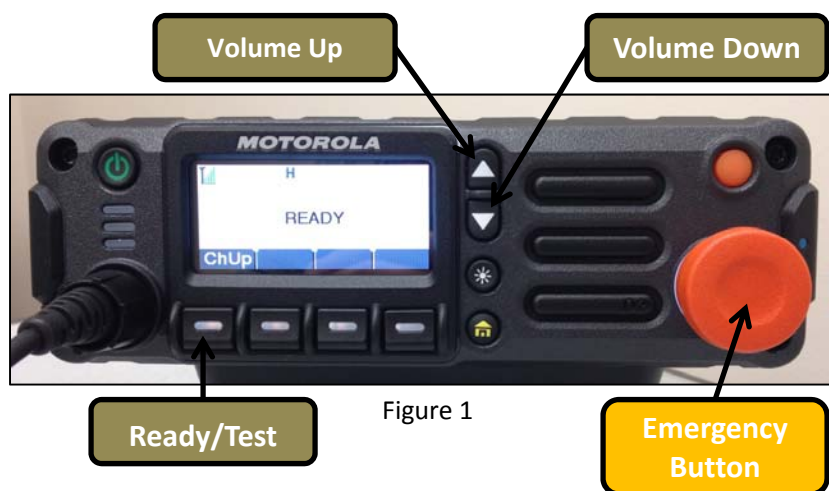

Operation

With the exception of the controls identified in Figure 1, all other controls have been disabled. The radio will be powered on continuously and can only be disabled by disconnecting the power cord from the wall outlet. *Unless connected to an uninterrupted power supply (UPS), the radio will not function if there is a power outage.*

Controls

1. **Volume Up:** Press and hold to raise volume.
2. **Volume Down:** Press and hold to lower volume.
3. **Emergency Button:** Momentarily press to alert your 911 Call Center. The radio will display “EMERGENCY” and automatically transmit for 10 seconds allowing the user to speak hands-free. After 10 seconds the radio returns to READY mode to allow reception of messages from the 911 Call Center. The user can transmit additional messages to the 911 Call Center by holding down either PTT key on the desk microphone (Figure 2) then releasing to listen for a response. When the event ends, press and hold the Emergency Button for one second to clear the alert.
4. **Ready/Test:** Press and hold to change from Ready mode to Test mode when instructed to by the 911 Call Center. When test is complete, press and hold to return to Ready mode.

Figure 1

Figure 2

Radio Operational Modes

Ready Mode
Normal Operating Condition

Emergency Button Activated
You Can Speak Hands-Free for 10 Seconds

Alert Received
Displays The Name of Another School That Activated Their Emergency Button